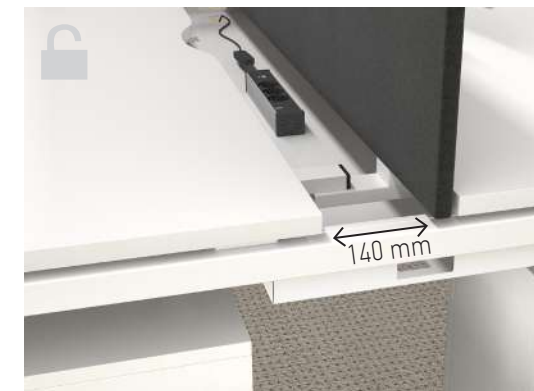

W 2400, 2800, 3200, 3600
D 1440, 1640
H 740

W 1400, 1600, 1800
D 1200
H 740

W 1400, 1600, 1800
D 1200
H 740

Ø 2810
H 740

W 1440, 1640
D 600
H 740

W 600, 800
D 600, 800
H 740

NOVA U Slide desks

An exclusively functional office desking system with sliding desktop for convenient wiring of all the IT cables you might need at your workspace.