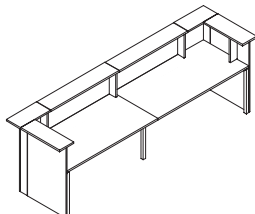

W 1600, 1800
D 700
H 1050

W 1600, 1800
D 700
H 1050

NOVA high tables

W 1600, 1800
D 700
H 1050

NOVA Executive furniture

W 1800, 2000
D 1000
H 740

W 1800, 2000
D 1000
H 740

W 1615
D 410
H 750

W 1382
D 350
H 570

NOVA reception furniture

W 1600, 1800
D 935
H 1125

W 3200
D 935
H 1125

W 3340
D 1735
H 1125

W 3470
D 935
H 1125

NOVA furniture pieces are assembled using the metal to metal (screws only) fixing and can be safely reassembled as many times as you need. It's all simple.